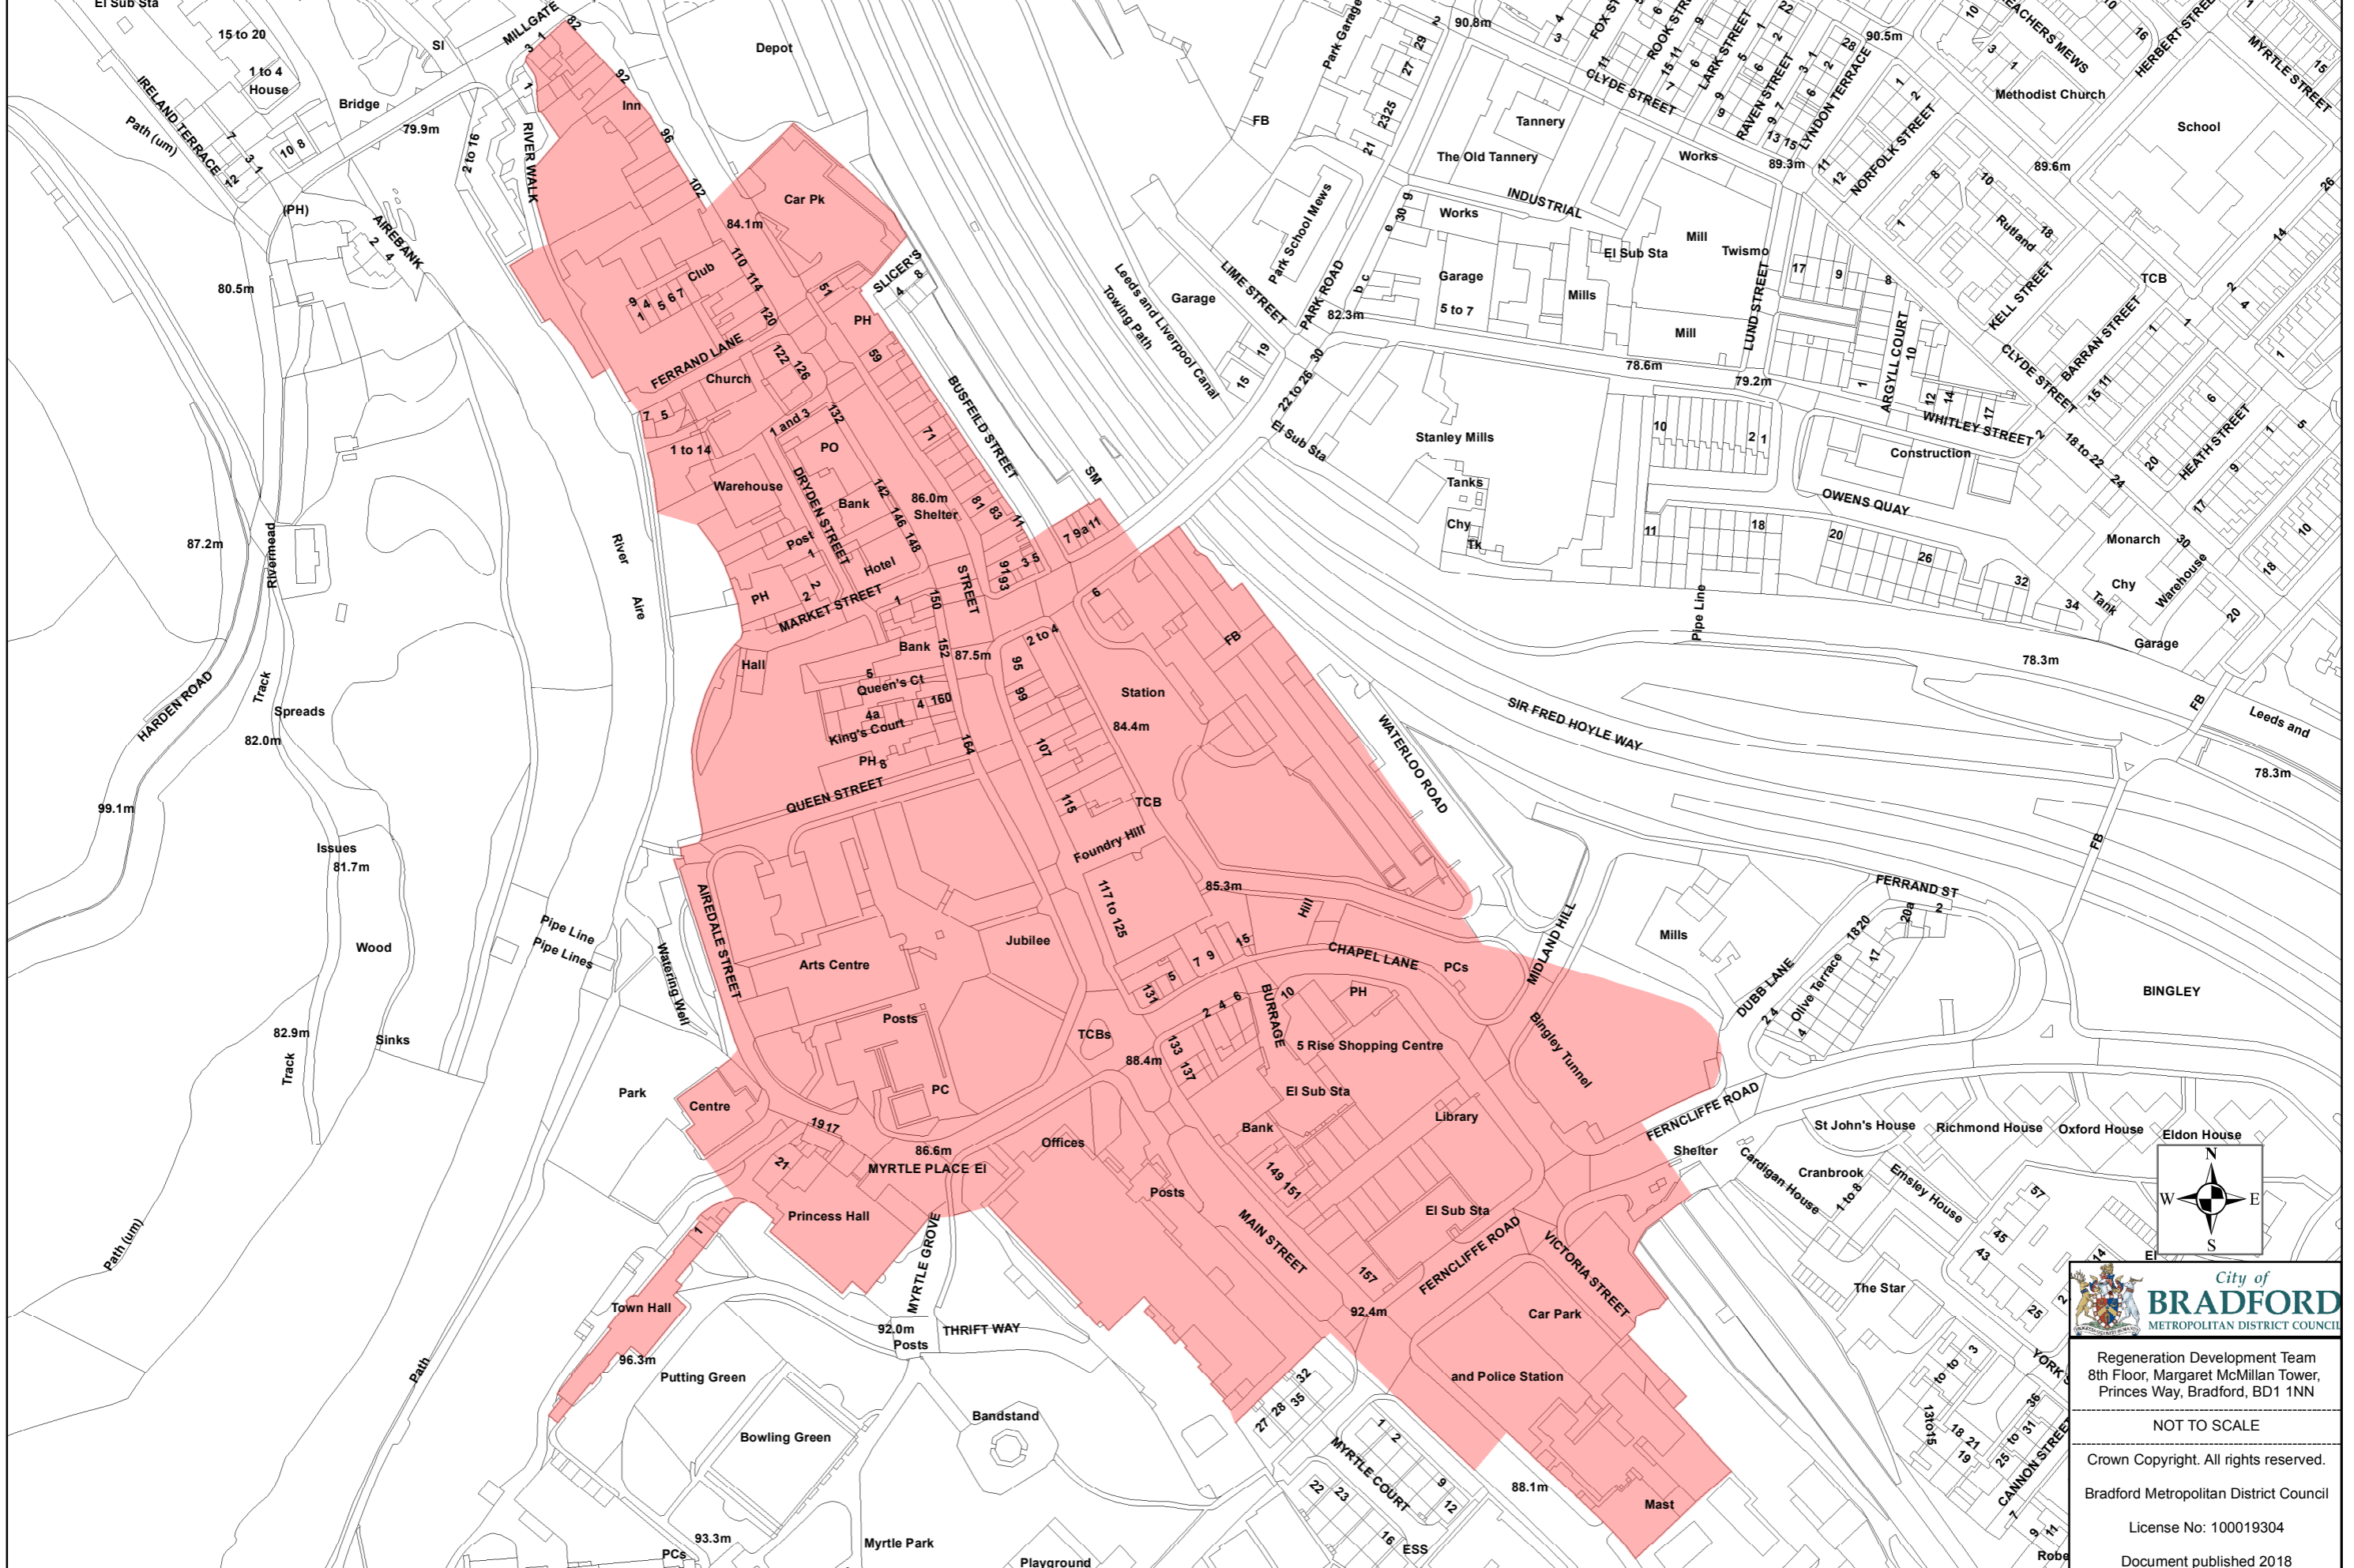

District Growth Scheme - Priority 3: Bingley Town Centre

City of
BRADFORD
METROPOLITAN DISTRICT COUNCIL

Regeneration Development Team
8th Floor, Margaret McMillan Tower,
Princes Way, Bradford, BD1 1NN

NOT TO SCALE