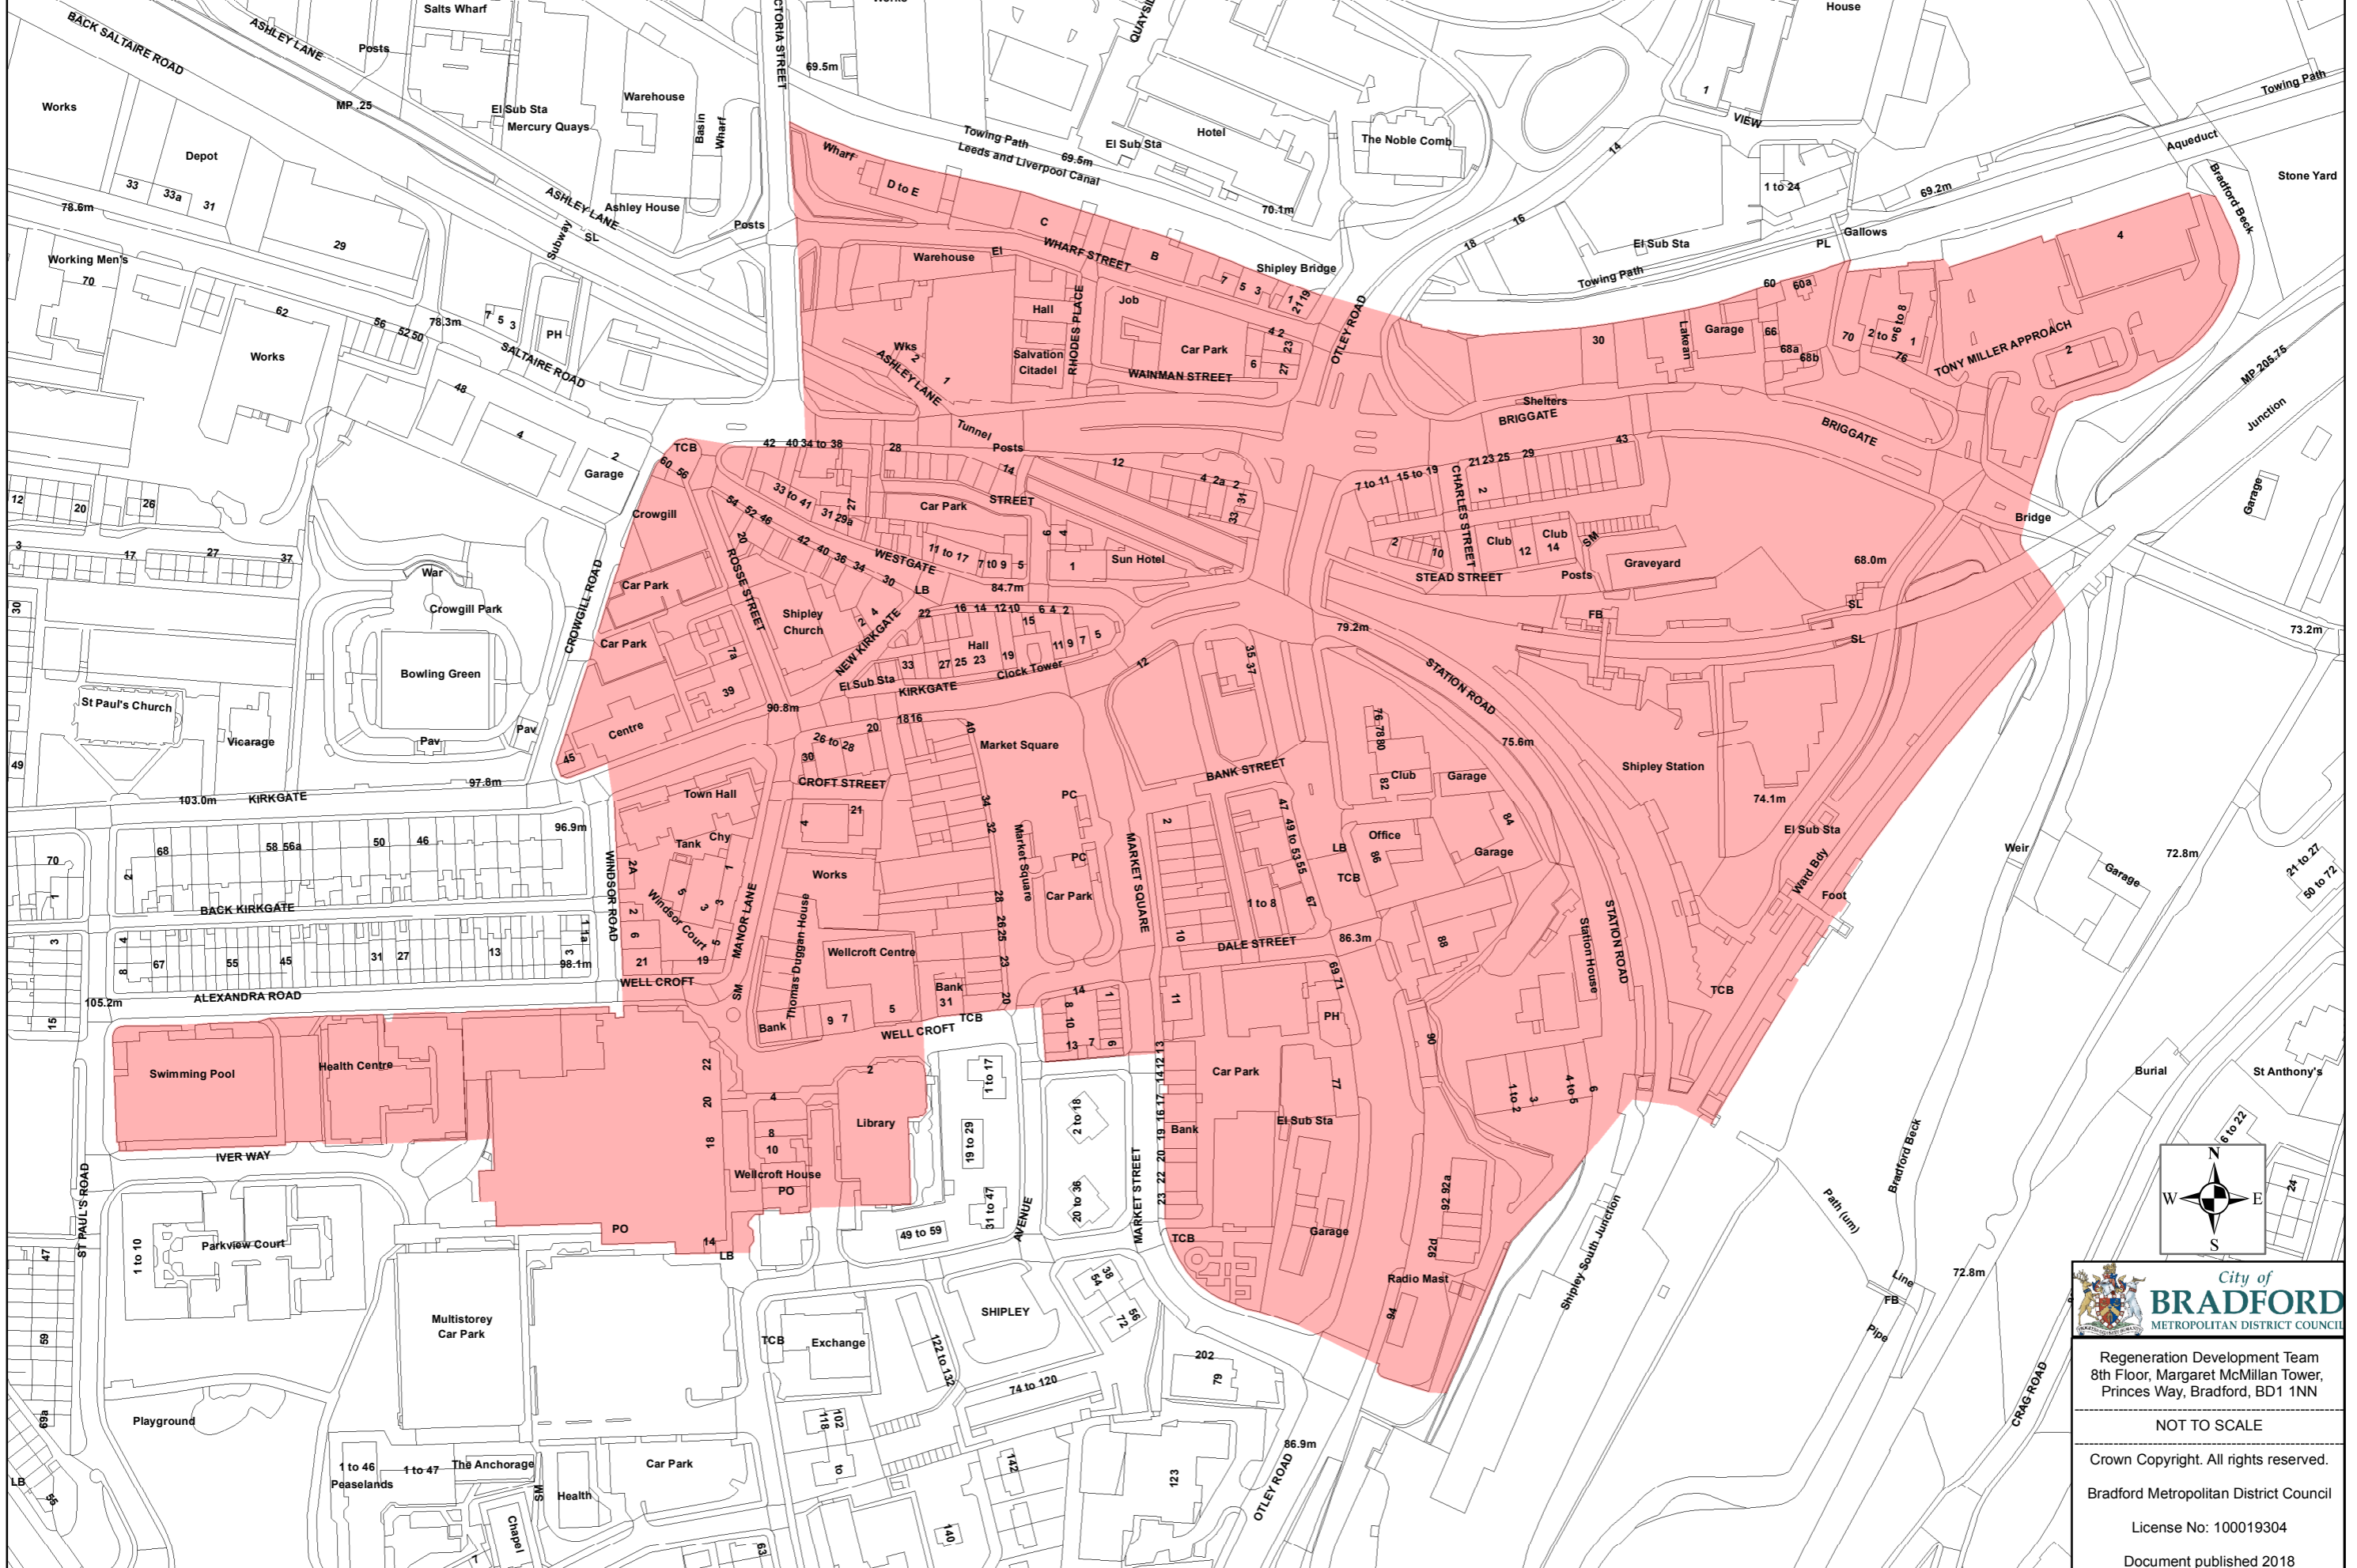

District Growth Scheme - Priority 3: Shipley Town Centre

Regeneration Development Team
8th Floor, Margaret McMillan Tower,
Princes Way, Bradford, BD1 1NN

NOT TO SCALE

Crown Copyright. All rights reserved.